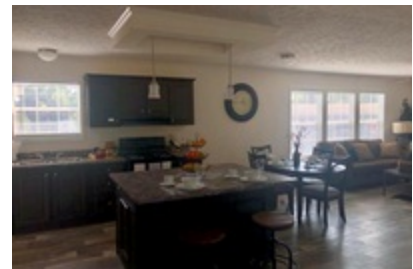

The Weatherford House

The Weatherford House Model number: 58TPS25523BM18

3 beds • 2 baths • 1300 sq.ft. • 25' width • 52' depth

Our home building facilities invest in continuous product and process improvements. Plans, dimensions, features, materials, specifications and availability are subject to change without notice or obligation. Renderings and floor plans are representative likenesses of our homes and may differ from the actual homes. We invite you to tour a Home Center near you and inspect the highest value in quality housing available or call (336) 623-9753 to speak with a Home Consultant. Copyright 2017, CMH. All rights reserved.

The Weatherford House Model number: 58TPS25523BM18

3 beds • 2 baths • 1300 sq.ft. • 25' width • 52' depth

Our home building facilities invest in continuous product and process improvements. Plans, dimensions, features, materials, specifications and availability are subject to change without notice or obligation. Renderings and floor plans are representative likenesses of our homes and may differ from the actual homes. We invite you to tour a Home Center near you and inspect the highest value in quality housing available or call (336) 623-9753 to speak with a Home Consultant. Copyright 2017, CMH. All rights reserved.