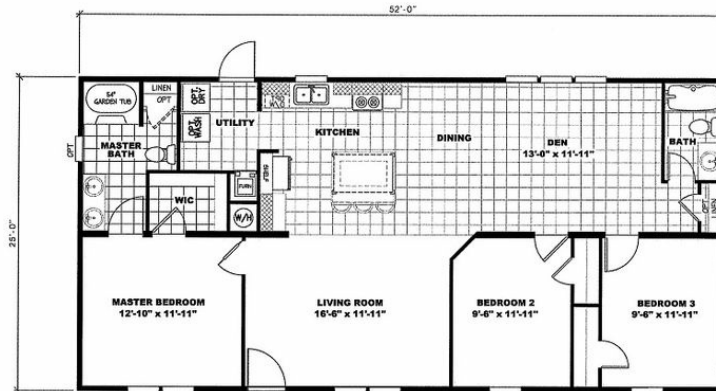

The Weatherford House

The Weatherford House Model number: 58TPS25523BM18

3 beds • 2 baths • 1300 sq.ft. • 25' width • 52' depth

Our home building facilities invest in continuous product and process improvements. Plans, dimensions, features, materials, specifications and availability are subject to change without notice or obligation. Renderings and floor plans are representative likenesses of our homes and may differ from the actual homes. We invite you to tour a Home Center near you and inspect the highest value in quality housing available or call (336) 623-9753 to speak with a Home Consultant. Copyright 2017, CMH. All rights reserved.

The Weatherford House Model number: 58TPS25523BM18

3 beds • 2 baths • 1300 sq.ft. • 25' width • 52' depth

Our home building facilities invest in continuous product and process improvements. Plans, dimensions, features, materials, specifications and availability are subject to change without notice or obligation. Renderings and floor plans are representative likenesses of our homes and may differ from the actual homes. We invite you to tour a Home Center near you and inspect the highest value in quality housing available or call (336) 623-9753 to speak with a Home Consultant. Copyright 2017, CMH. All rights reserved.