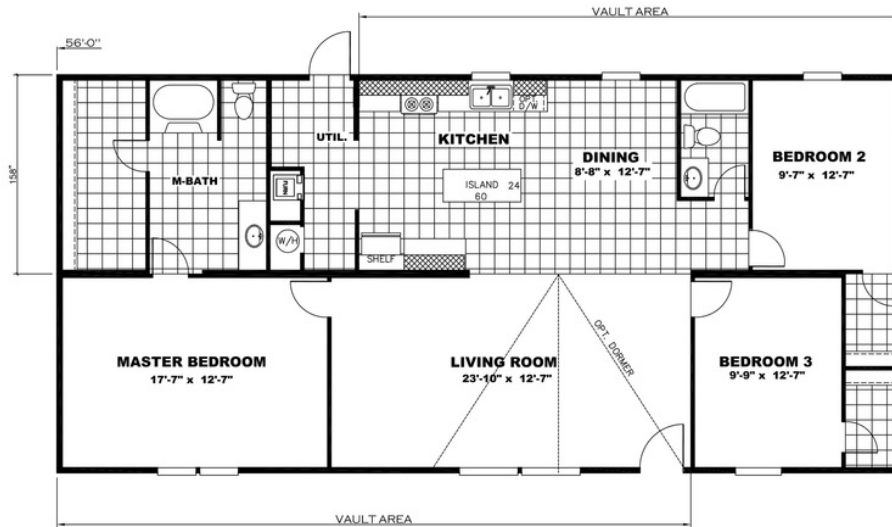

**THRILL** Model number: 36TRU28563RH19**3 beds • 2 baths • 1568 sq.ft. • 28' width • 56' depth**

Our home building facilities invest in continuous product and process improvements. Plans, dimensions, features, materials, specifications and availability are subject to change without notice or obligation. Renderings and floor plans are representative likenesses of our homes and may differ from the actual homes. We invite you to tour a Home Center near you and inspect the highest value in quality housing available or call (336) 623-9753 to speak with a Home Consultant. Copyright 2017, CMH. All rights reserved.

THRILL Model number: 36TRU28563RH19

3 beds • 2 baths • 1568 sq.ft. • 28' width • 56' depth

Our home building facilities invest in continuous product and process improvements. Plans, dimensions, features, materials, specifications and availability are subject to change without notice or obligation. Renderings and floor plans are representative likenesses of our homes and may differ from the actual homes. We invite you to tour a Home Center near you and inspect the highest value in quality housing available or call (336) 623-9753 to speak with a Home Consultant. Copyright 2017, CMH. All rights reserved.